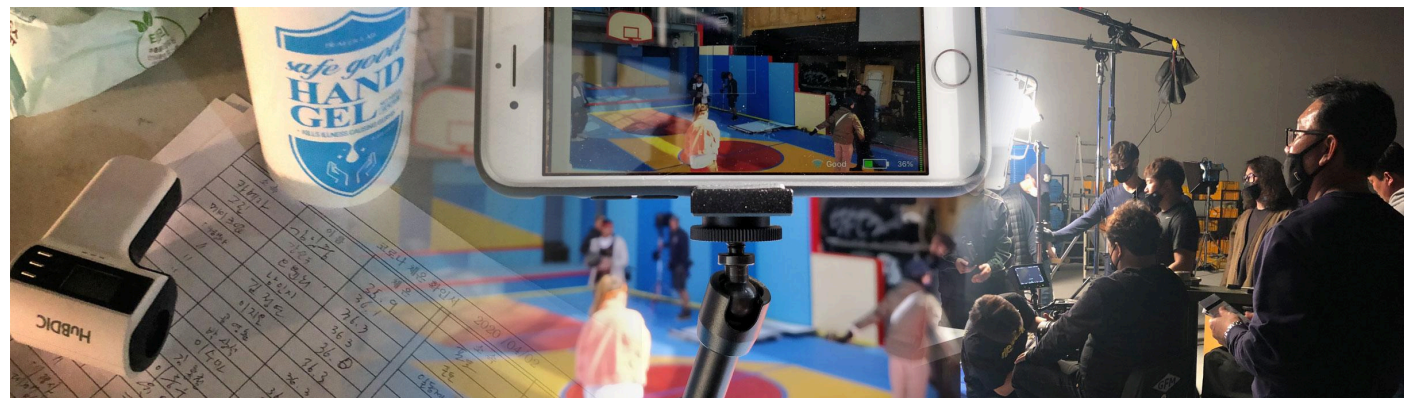

Michael Moffett - Managing Director
michael@production servicenetwork.com

Carolyn Hill - USA Production Liaison
carolyn@production servicenetwork.com